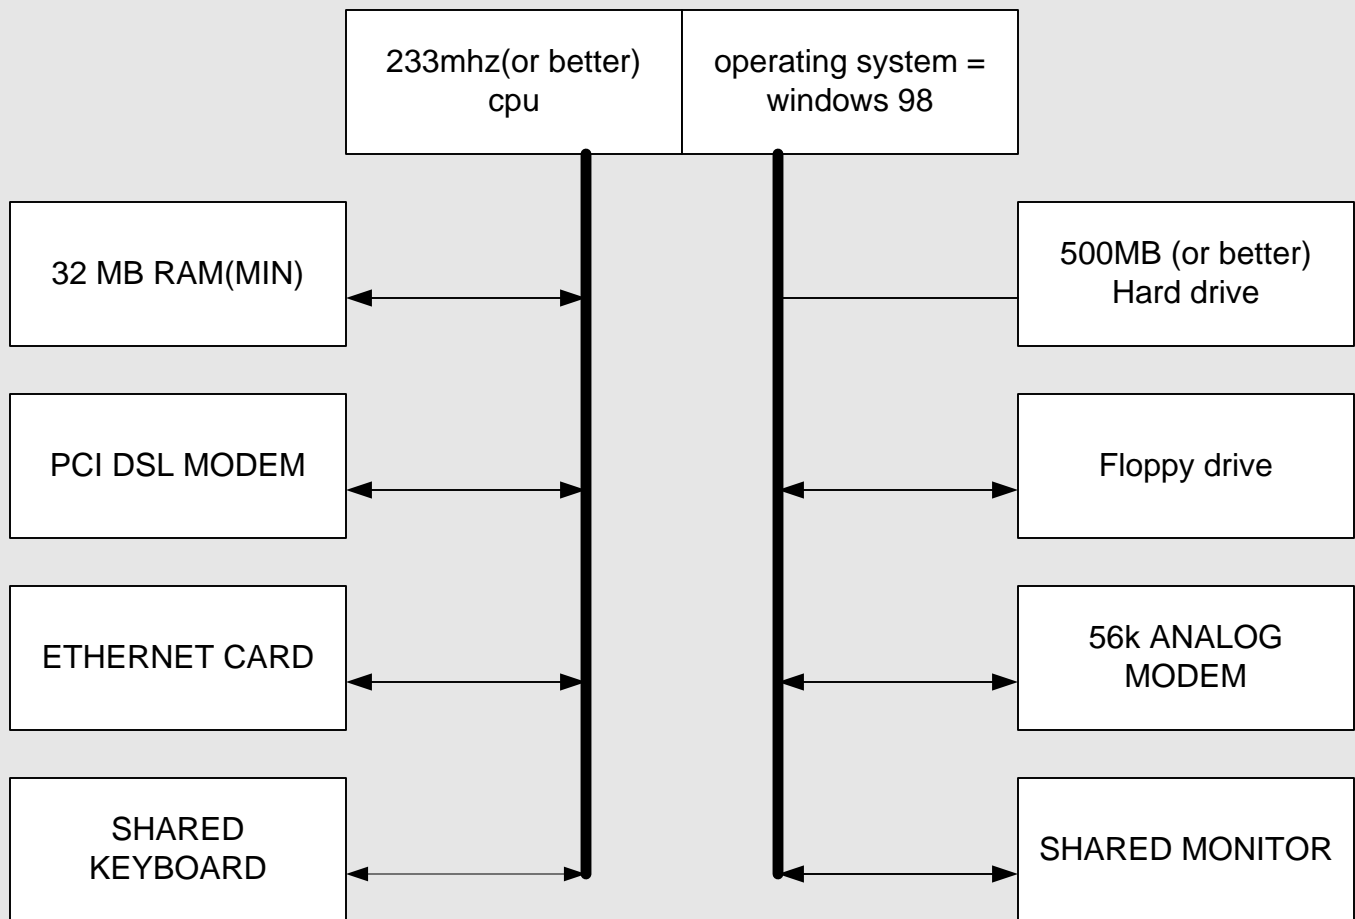

HITCHCOCK - A DSL MODEM/ ANALOG MODEM ROUTER

NOTES ON DSL MODEM ROUTER:

1. THIS IS A PC DEDICATED TO WIN98, TO RUN AS A DSL MODEM/ROUTER.
2. SINCE WIN98 CAN FUNCTION AS A QUASI SERVER, BY ADDING PCI DSL MODEM, AN ETHERNET CARD, AN ANALOG MODEM, AND A FIREWALL PACKAGE, IT WILL FREE UP BOSS TO DO IT'S USUAL THING
3. WENDELLGEEK WOULD RESIDE ON IT AS WELL (OR ON LIZARDNET AND ROUTED TO INCOMING REQUESTS THROUGH THIS MACHINE (NOW NAMED HITCHCOCK AFTER THE DIRECTOR OF THE SAME NAME)
4. LATER, I WILL ADD SSH (SECURE SHELL) SERVER TO THIS AS WELL